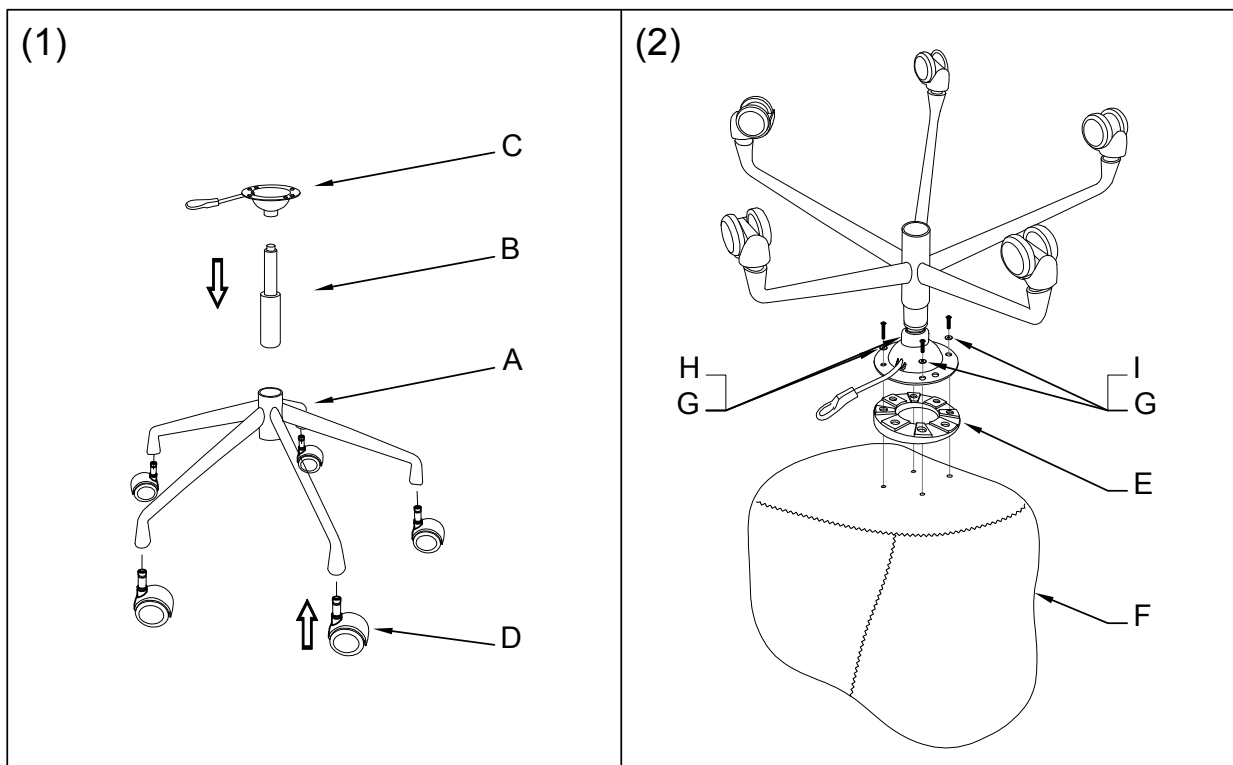

FOS

chair

A	B	C	D	E	F	G	H	I	J
						 ø6 big flat washer	 M6*35 screws	 M6*25 screws	
1	1	1	5	1	1	4	2	2	1

PREVENTIVE MAINTENANCE AND WARNING

- ONE CHAIR CAN BE USED BY ONE PERSON PER ONCE .
- DO NOT USE CHAIR AS STEP STOOLING OR LADDER. .
- INSURE ALL BOLTS AND SCREWS ARE TIGHT BEFORE USING ,AND PLS CHECK ALL AT LEAST PER SIX MONTHS .
- DO NOT USE IF ANY PARTS ARE MISSING,BROKEN ,DAMAGED OR WORN UNTIL REPAIRING IS MADE FROM FACTORY AUTHORIZED PARTS .
- FAIL TO FOLLOW THESE WARNINGS WILL CAUSE SERIOUS INJURY .