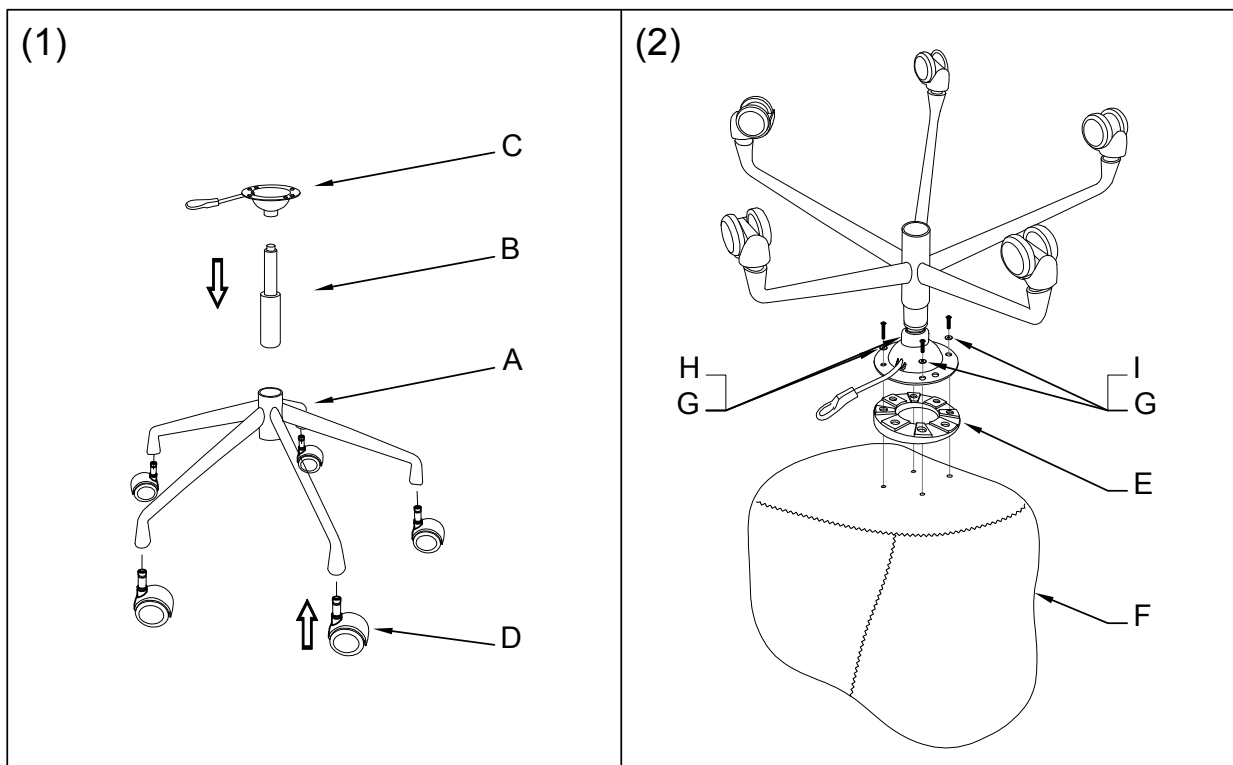

FREEK

chair

A	B	C	D	E	F	G	H	I	J
									
1	1	1	5	1	1	4 ø6 big flat washer	2 M6*35 screws	2 M6*25 screws	1

PREVENTIVE MAINTENANCE AND WARNING

- ONE CHAIR CAN BE USED BY ONE PERSON PER ONCE .
- DO NOT USE CHAIR AS STEP STOOLING OR LADDER. .
- INSURE ALL BOLTS AND SCREWS ARE TIGHT BEFORE USING ,AND PLS CHECK ALL AT LEAST PER SIX MONTHS .
- DO NOT USE IF ANY PARTS ARE MISSING,BROKEN ,DAMAGED OR WORN UNTIL REPAIRING IS MADE FROM FACTORY AUTHORIZED PARTS .
- FAIL TO FOLLOW THESE WARNINGS WILL CAUSE SERIOUS INJURY .