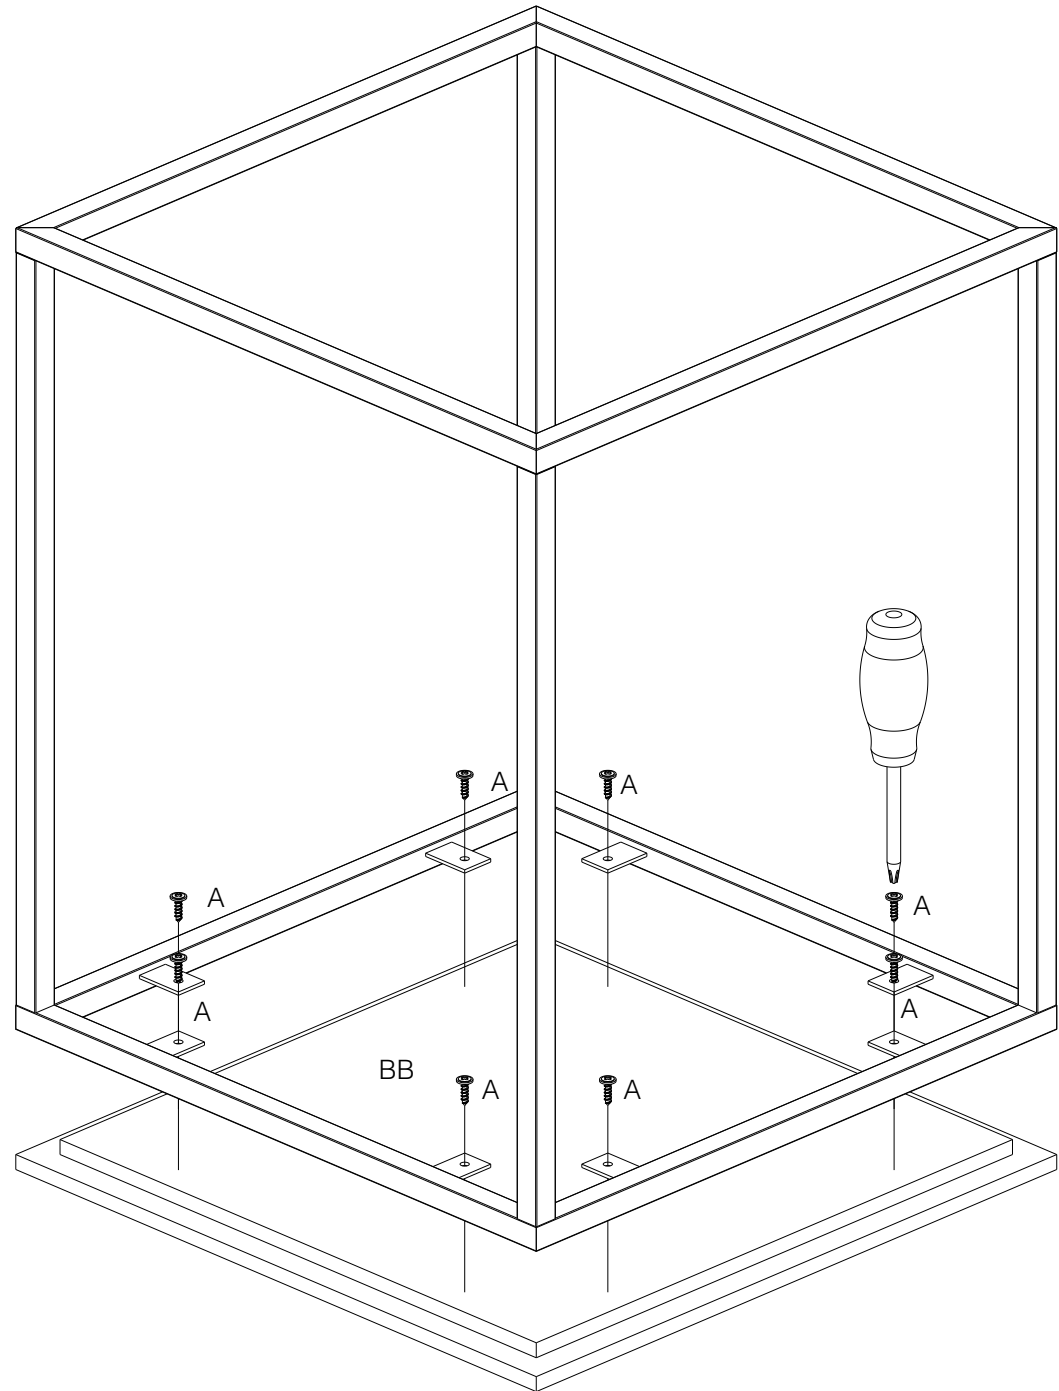

TREE salontafel 40x40

**vtwonen**  
meubels

Produced by De Eekhoorn Woodworkings BV