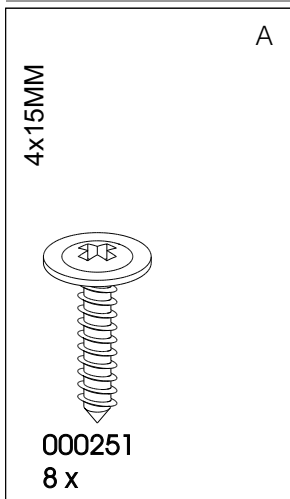

TREE salontafel 40x40

**vtwonen**  
meubels

Produced by De Eekhoorn Woodworkings BV